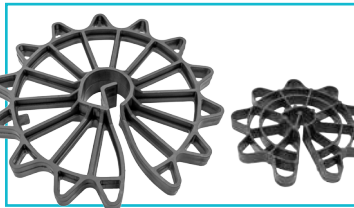

Other products

Conix Round Guardrail

Built-in / registrable base capsule for handrails or guardrails

Ref.	Description	Units	
3000021	Conix Round Guardrail	100	8425402085721

Glass-block Tile spacer

Glass-block tile spacers.

Ref.	Description	Units	
3000022	Glass-block Tile spacer	300	8425402085738

Rudder Spacer 30 or 50

Rudder spacers for frames in vertical slab.

Ref.	Description	Units	
3000023	Rudder Spacer 30	500	8425402085745
3000024	Rudder Spacer 50	100	8425402085752

Mushroom

Protectors-signallers for corrugated rods.

Ref.	Description	Units	
3000020	Mushroom	300	8425402085714

Grouting Sleeve

Sleeve for mortar grouting with precision nozzle for narrow joints.

Ref.	Description	Units	
0200202	Grouting Sleeve	1	8425402085110